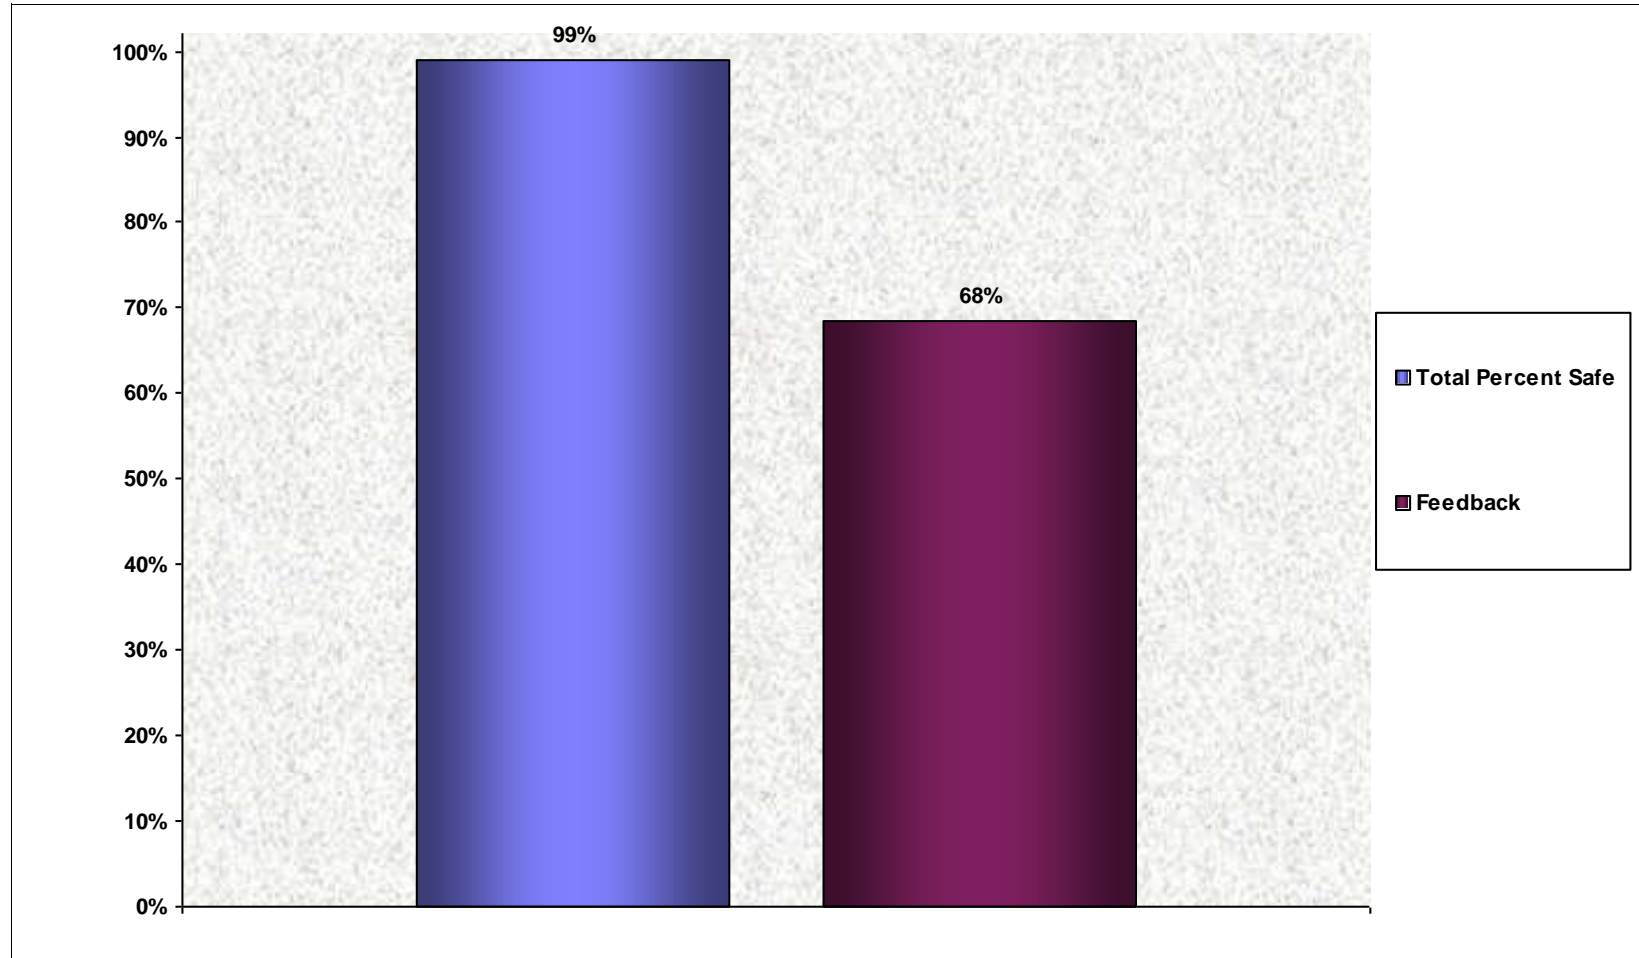

Overall Percent Safe

Total Cards: 374
Total Behaviors Observed: 2844
Percentage of Safe Cards: 95%
10-Sep-12

Copyright 1998 Moreno & Associates, Inc.

Location: Offshore/Harvey/McMoran
Personnel Observed: DII, Pneu Elect, Contractor
For the Dates 1/1/2012 Through 8/31/2012